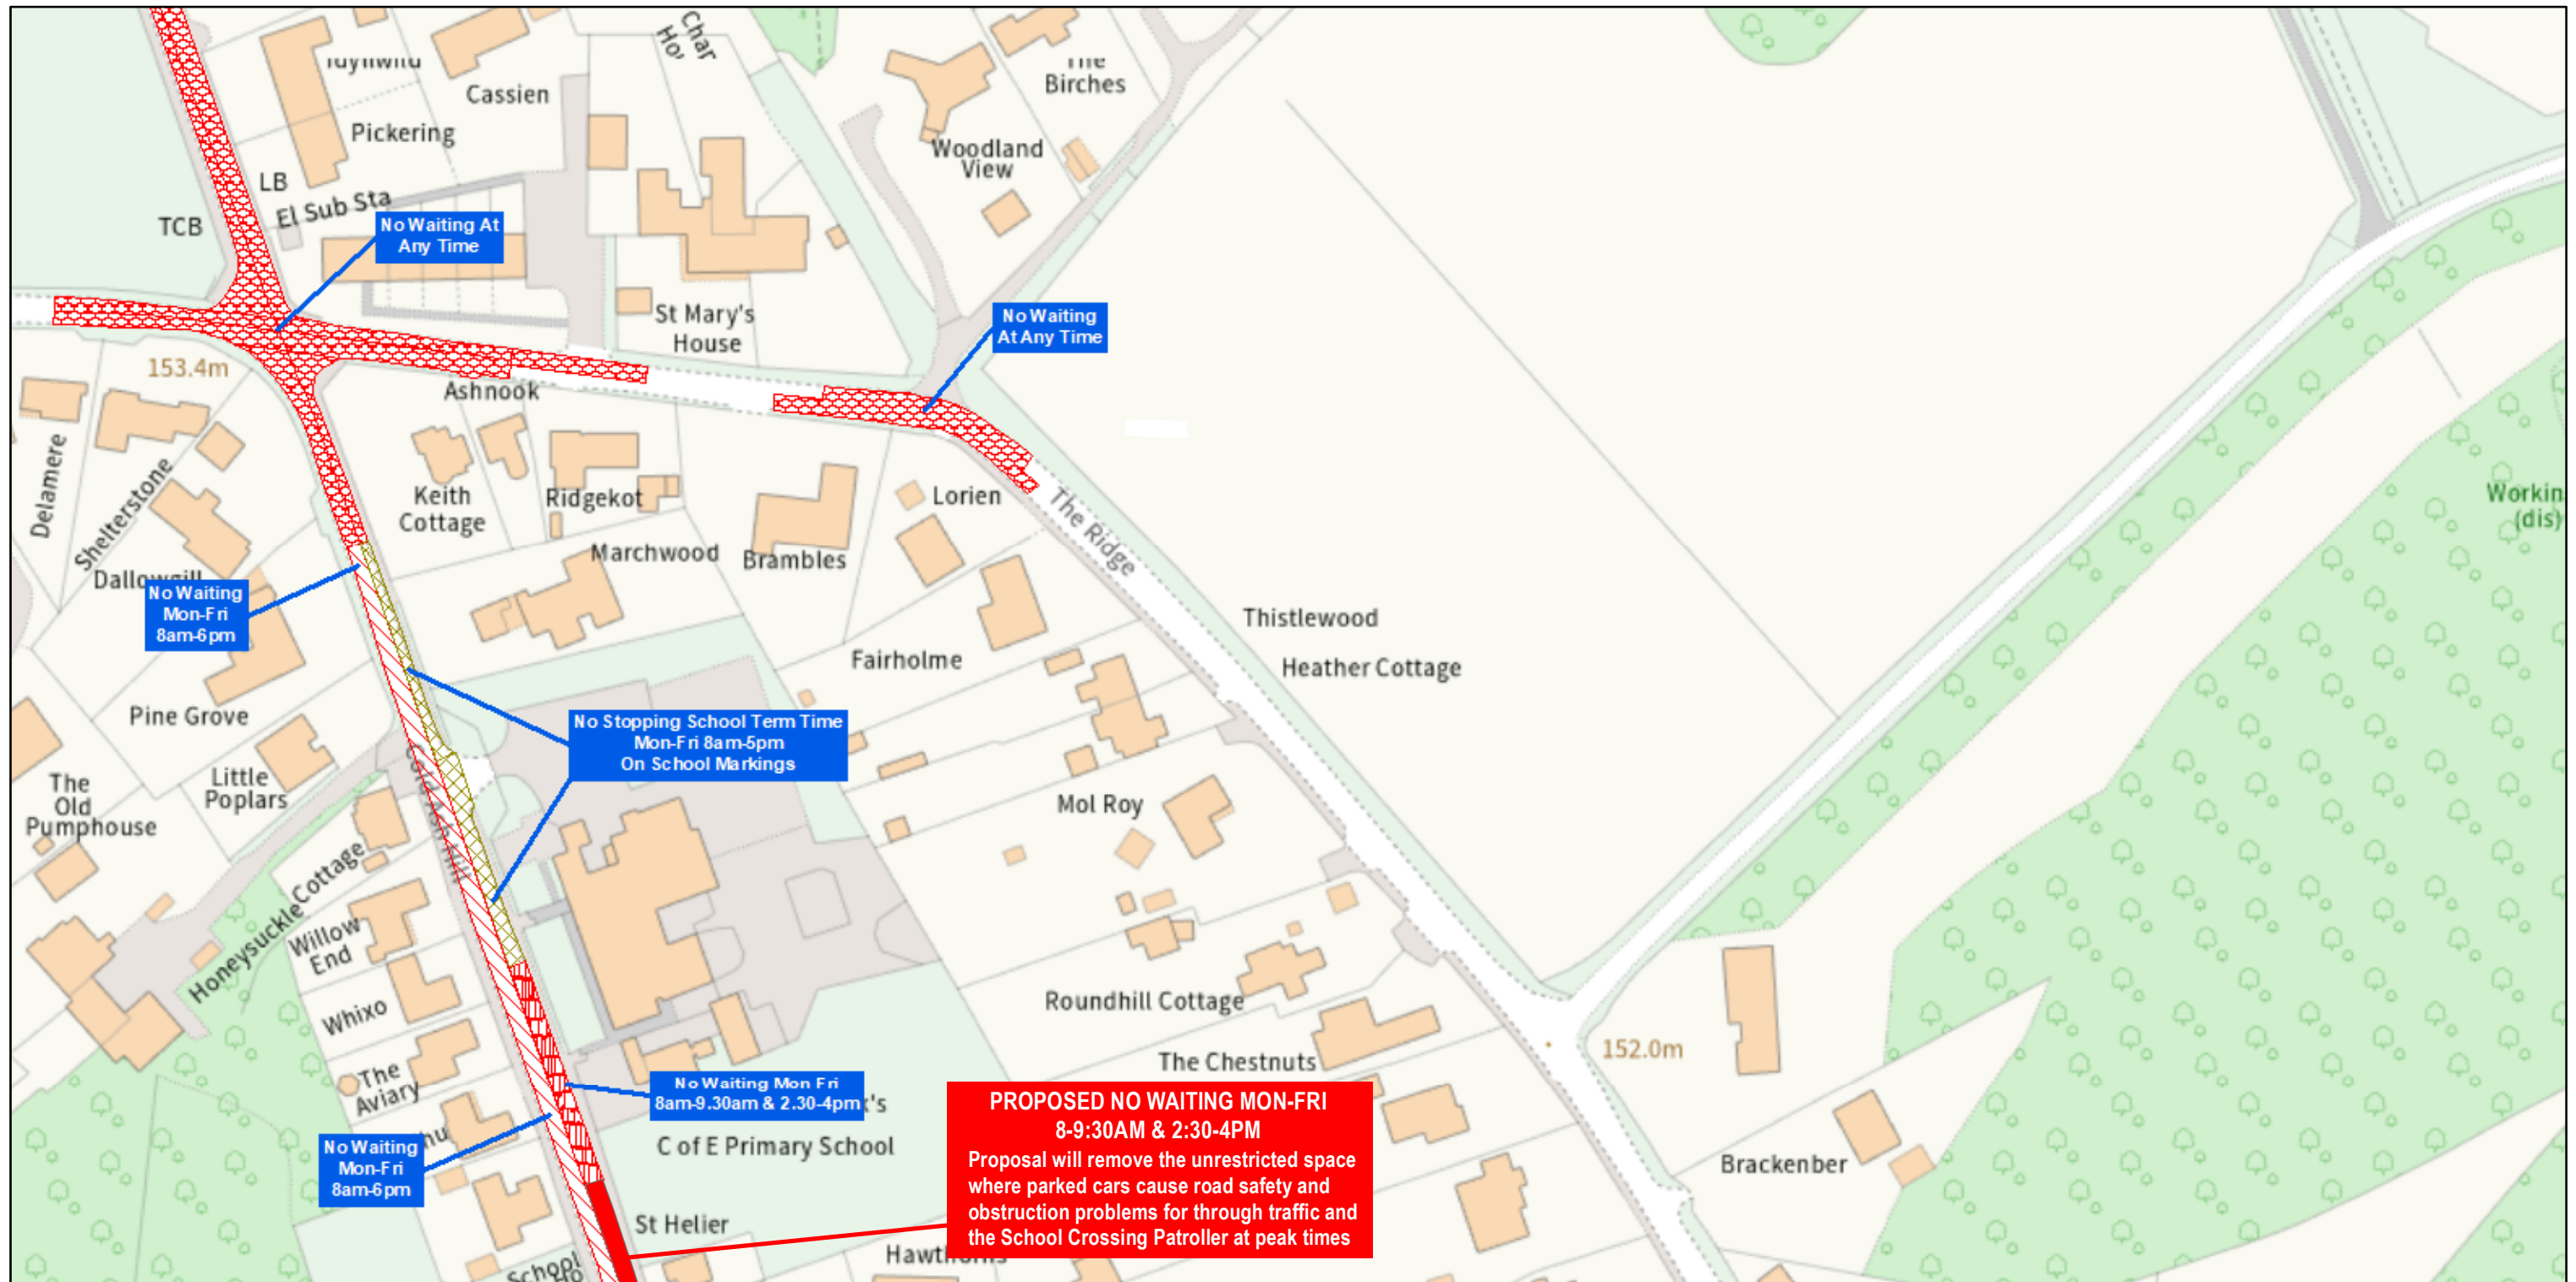

AREA CODE: AU 62

PROPOSED WAITING RESTRICTIONS PARKING SCHEME AMENDMENT 36

COLD ASH HILL, COLD ASH

All areas over which the provisions of the orders apply are defined by the shaded areas as shown on the following plans plus a contiguous area not indicated on the plans of verge and/or footway between the carriageway edge and the highway boundary.

This tile may be subject to temporary traffic regulation orders which are not shown

West Berkshire District Council
Council Offices
Market Street
Newbury, RG14 5LD