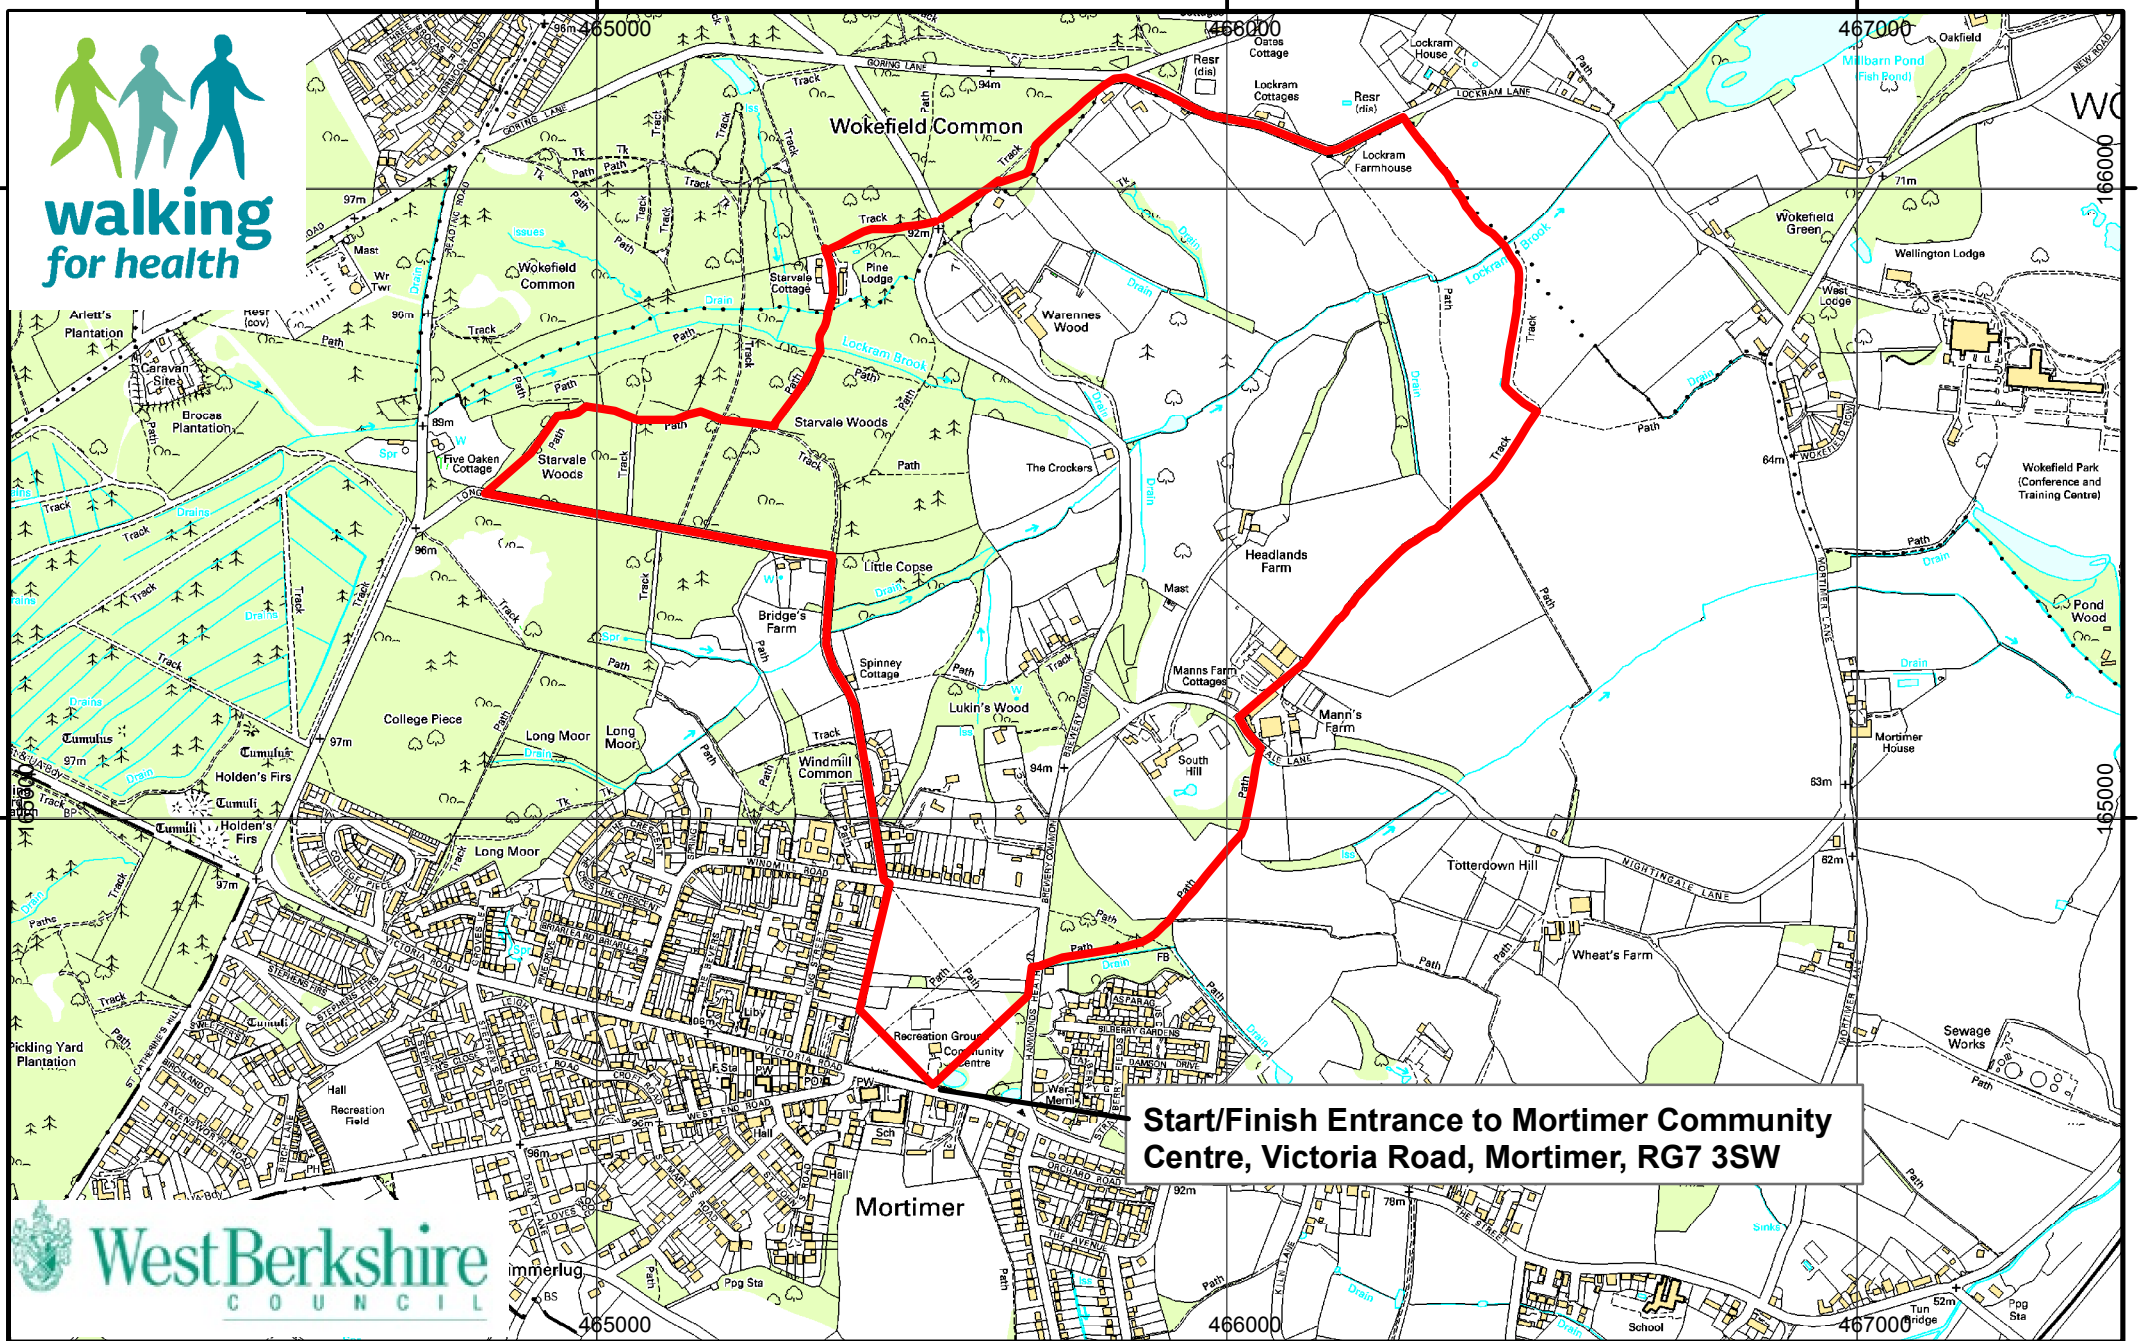

# Mortimer Walk

**Start/Finish Entrance to Mortimer Community Centre, Victoria Road, Mortimer, RG7 3SW**