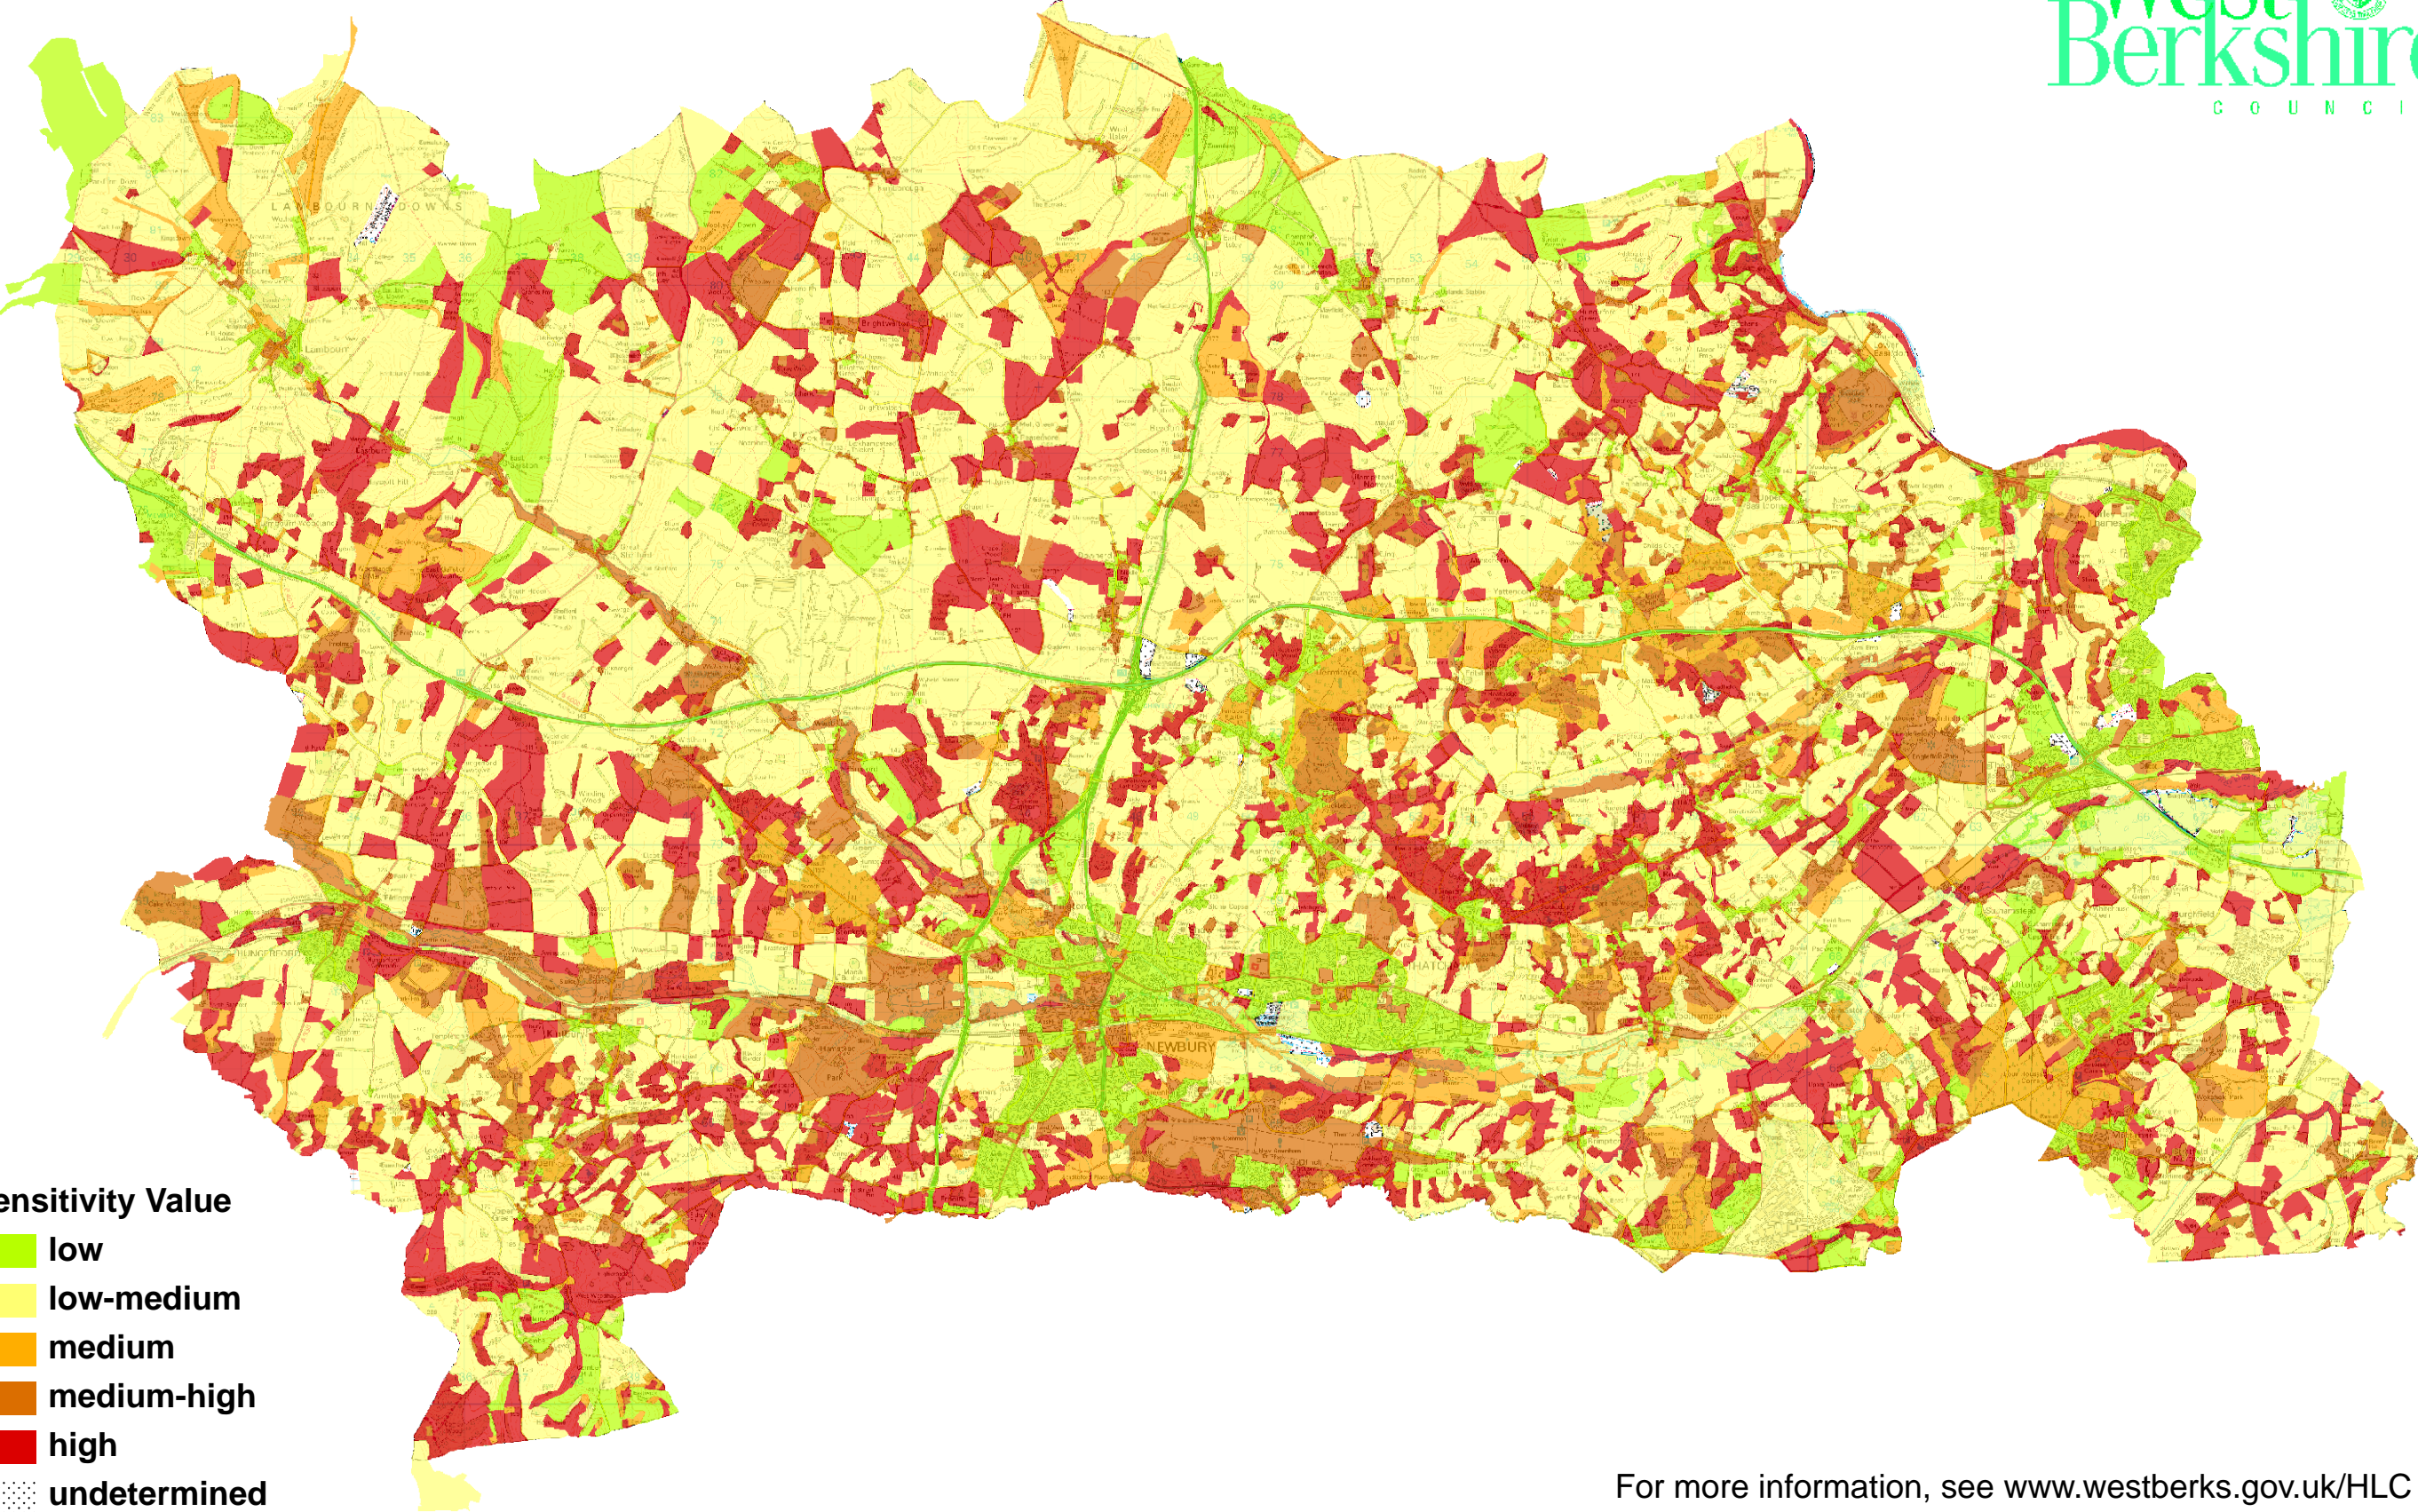

Historic Landscape Characterisation Sensitivity

- Sensitivity Value**
- low
 - low-medium
 - medium
 - medium-high
 - high
 - undetermined

For more information, see www.westberks.gov.uk/HLC